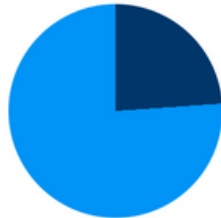

ELENI CHOUNTALOS

@MUAELENI

FOLLOWERS: 23.8K

ENGAGEMENT RATE: 5.93%

AVG. MONTHLY IMPRESSIONS: 500K

Gender

76.1%

• Women

23.9%

• Men

Age Range

All Men Women

PARTNERSHIPS

SHEIN

PIXI by *petra*

GERARD[™]
COSMETICS