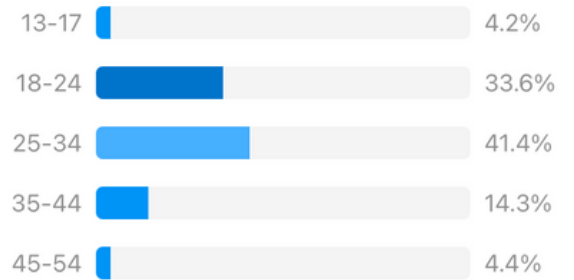

ELENI CHOUNTALOS

@MUAELENI

FOLLOWERS: 23.8K

ENGAGEMENT RATE: 5.93%

AVG. MONTHLY IMPRESSIONS: 500K

Gender

76.1%

• Women

23.9%

• Men

Age Range

All Men Women

PARTNERSHIPS

SHEIN

PIXI by *petra*

GERARD[™]
COSMETICS