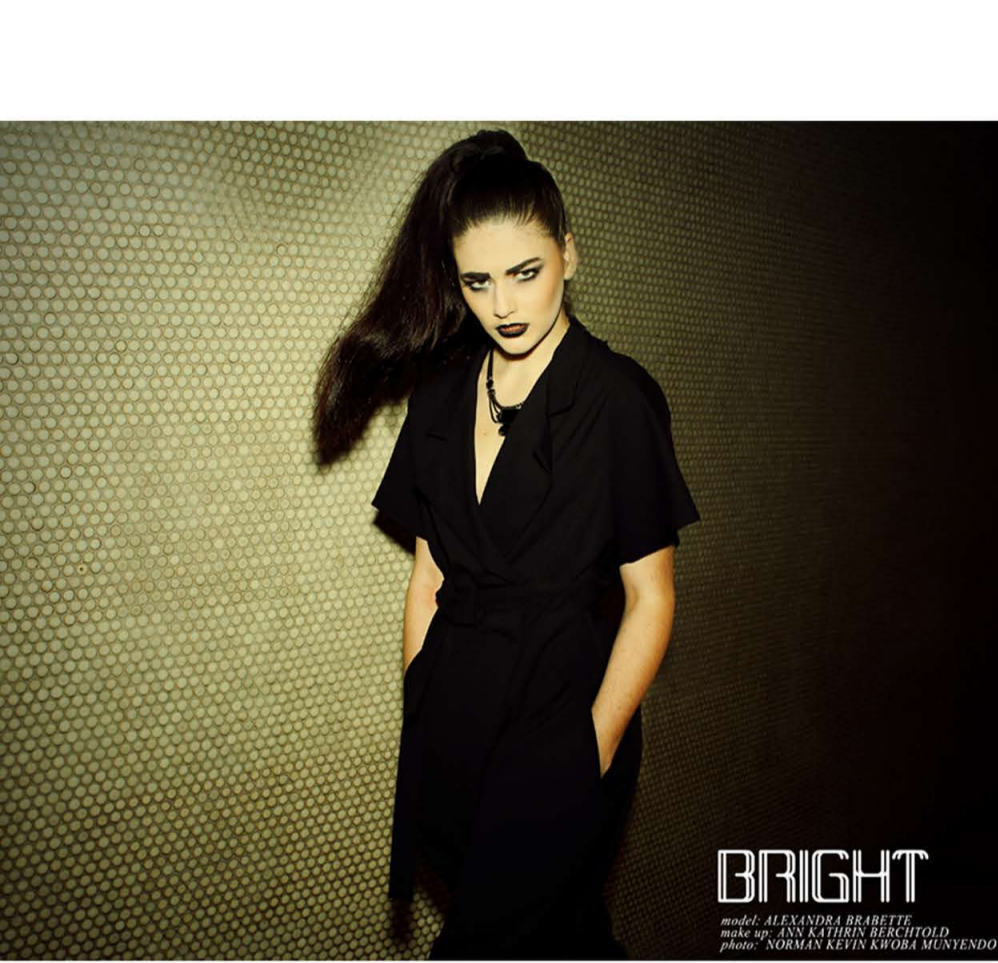

THE FEMINE MYSTIQUE
model: JOHANA KATHLEN
design: ROSSOPIRELLA
styling: TERESA DE GOSDIO
photo: NORMAN KEVIN KWOKA MUNYENDO