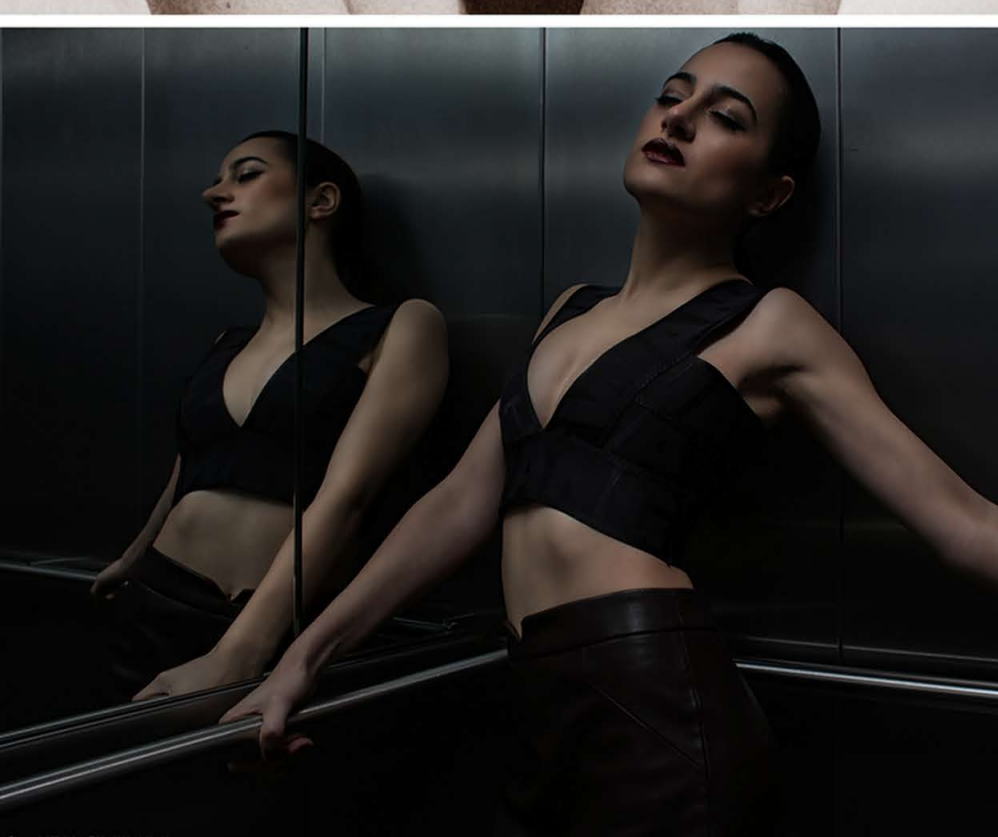

munyendo
PHOTOGRAPHY BY
NORMAN KEVIN KWOKA MUNYENDO
CONTACT: normanmunyendo@googlemail.com
PHONE: +49 171 41 84 559
FACEBOOK: MUNYENDO
WWW.MUNYENDO.COM