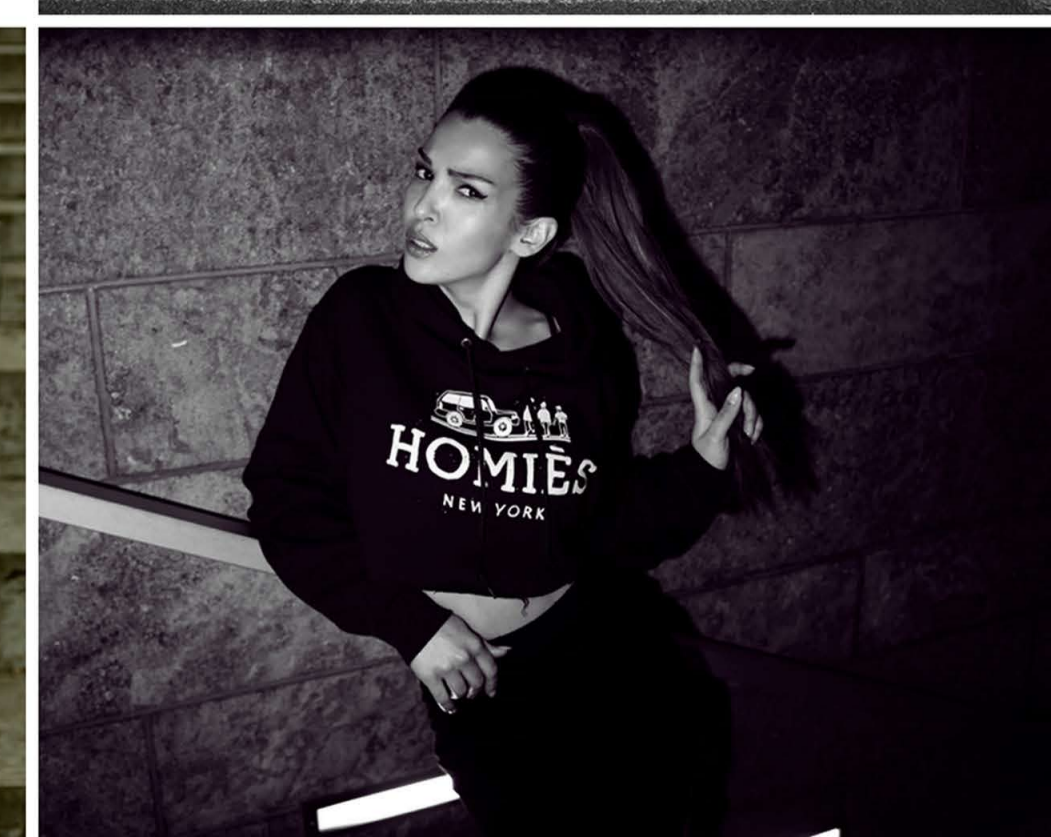

munyendo
PHOTOGRAPHY BY
NORMAN KEVIN KWOKA MUNYENDO
CONTACT: normanmunyendo@googlemail.com
PHONE: +49 171 41 84 559
FACEBOOK: MUNYENDO
WWW.MUNYENDO.COM