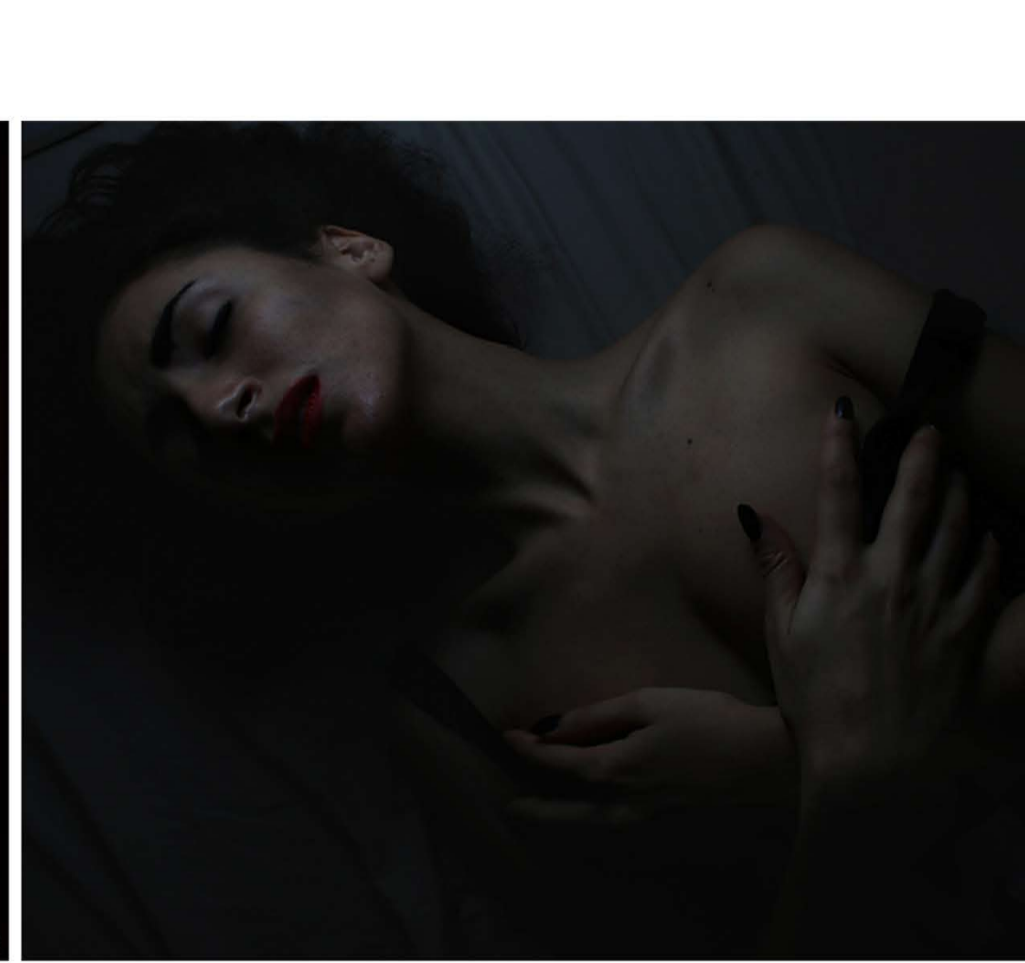

THE FEMINE MYSTIQUE
model: JOHANA KATHLEN
design: ROSSOPIRELLA
styling: TERESA DE GOSDIO
photo: NORMAN KEVIN KWOKA MUNYENDO