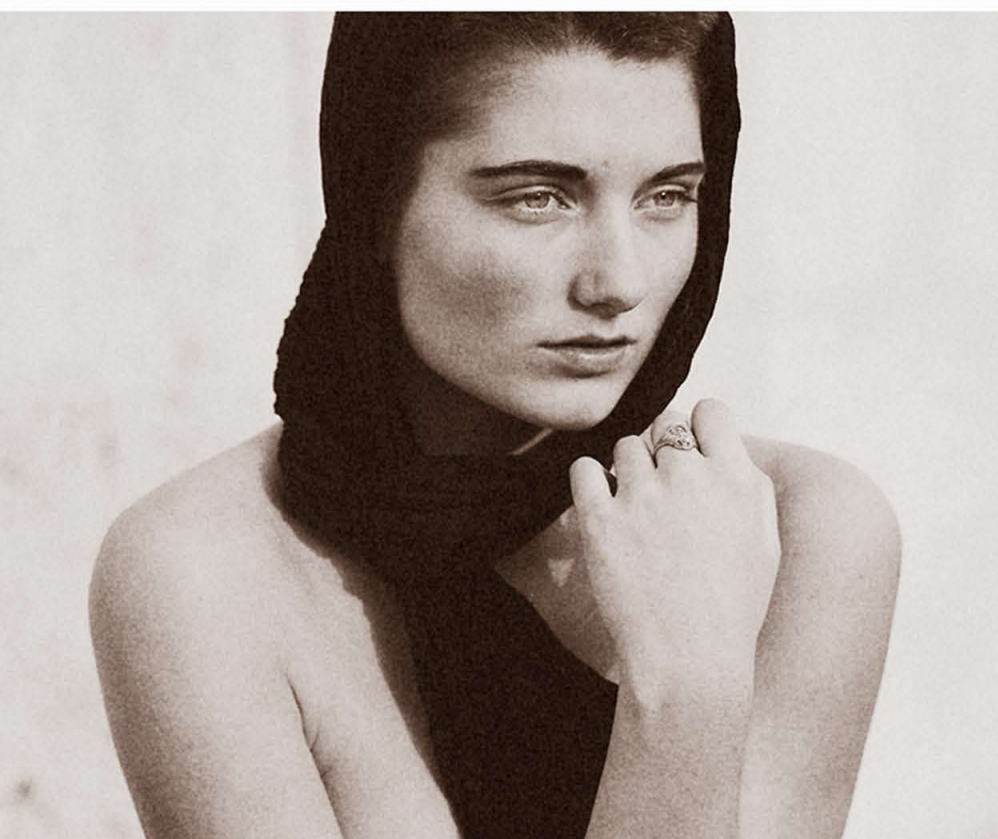

munyendo
PHOTOGRAPHY BY
NORMAN KEVIN KWOKA MUNYENDO
CONTACT: normanmunyendo@googlemail.com
PHONE: +49 171 41 84 559
FACEBOOK: MUNYENDO
WWW.MUNYENDO.COM