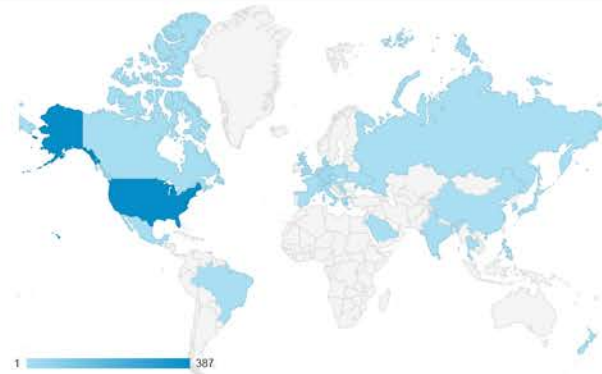

Location

All Users
100.00% Sessions

Map Overlay

Summary

Country	Acquisition			Behavior			Conversions		
	Sessions	% New Sessions	New Users	Bounce Rate	Pages / Session	Avg. Session Duration	Share / social connect (Goal 1 Conversion Rate)	Share / social connect (Goal 1 Completions)	Share / social connect (Goal 1 Value)
	518 % of Total: 100.00% (518)	74.13% Avg for View: 74.13% (0.00%)	384 % of Total: 100.00% (384)	72.20% Avg for View: 72.20% (0.00%)	1.96 Avg for View: 1.96 (0.00%)	00:01:48 Avg for View: 00:01:48 (0.00%)	27.61% Avg for View: 27.61% (0.00%)	143 % of Total: 100.00% (143)	$0.00 % of Total: 0.00% (0.00)
1. United States	387 (74.71%)	68.48%	265 (69.01%)	78.04%	1.97	00:02:13	21.96%	85 (59.44%)	$0.00 (0.00%)
2. Germany	25 (4.83%)	76.00%	19 (4.90%)	20.00%	2.80	00:00:46	80.00%	20 (13.99%)	$0.00 (0.00%)
3. United Kingdom	24 (4.63%)	95.83%	23 (5.99%)	29.17%	2.38	00:00:00	70.83%	17 (11.89%)	$0.00 (0.00%)

GOOGLE ANALYTICS