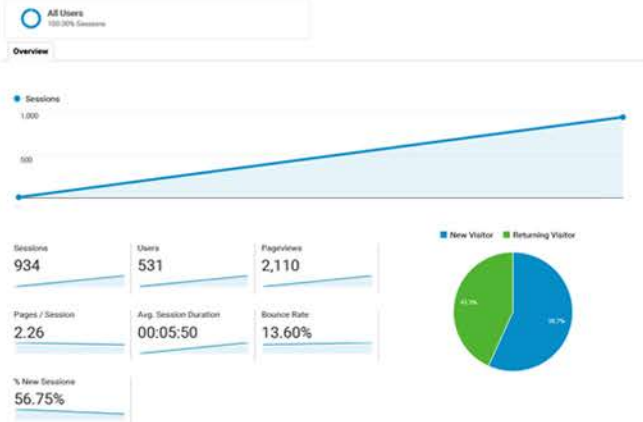

Audience Overview