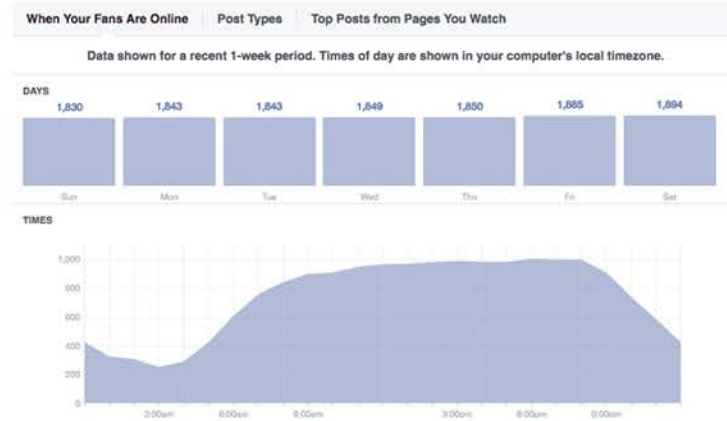

GRAPEFRUITPRINCESS RELOADED

LIFE. LOVE. DESIGN. FOOD. GERMAN EXPAT TRYING TO SURVIVE IN THE USA.

Reach

February 26 - March 4

2,749

People Reached ▲158%

Post Engagements

February 26 - March 4

311

Post Engagement ▲394%

Videos

February 26 - March 4

330

Total Video Views ▲2,650%

FACEBOOK INSIGHTS

SOCIAL MEDIA #S