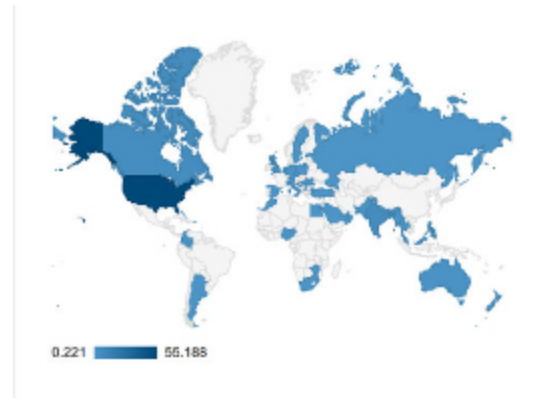

WHAT'S UP DEARIE

Features Reviews, Photography, Beauty, Art, and DIY. Surprising and engaged with Whats up dearie. A life with style.

STATISTICS SOCIAL MEDIA

REACH

FOLLOWING

DEMOGRAPHICS

Gender

- male 63.5%
- female 36.1%

Age

- 18-24 46.1%
- 25-34 24.6%
- 35-44 12.3%

RATES

\$50

\$40

\$30

\$30

\$80