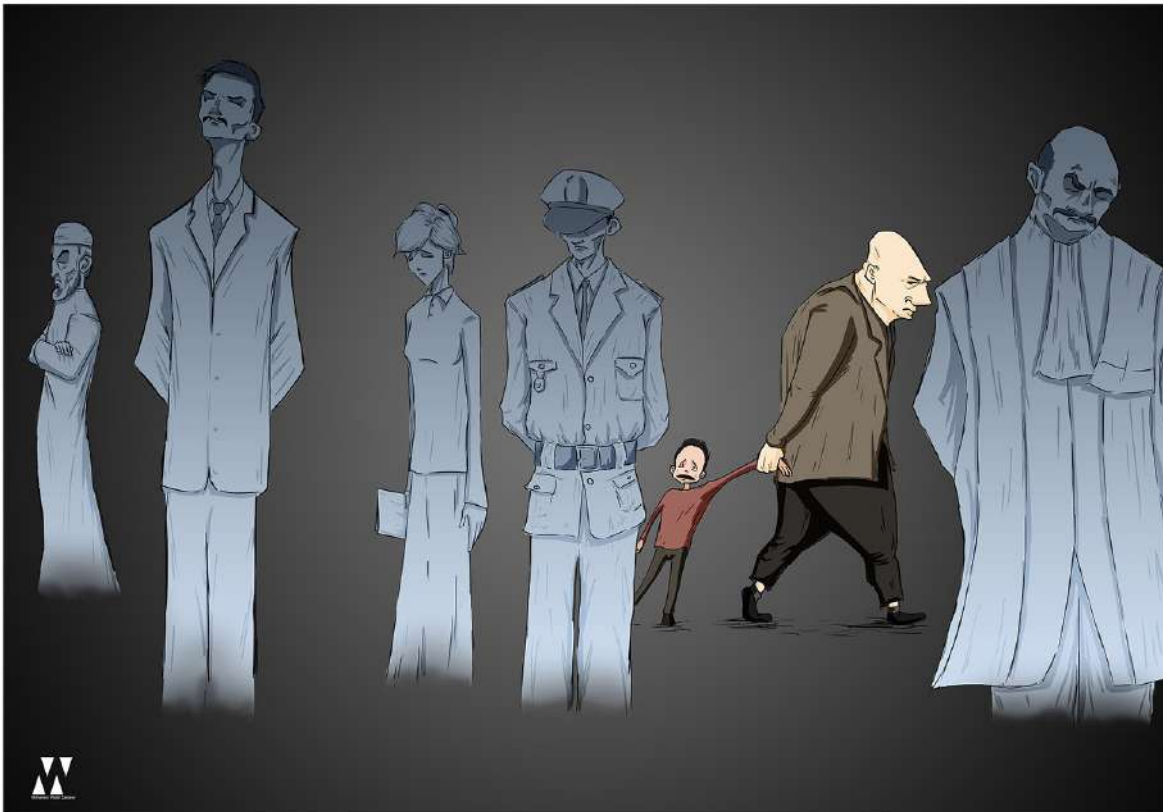

Snail

Snail

Snail

Snail **Pirate Ship**

Other

Work

Face Off

Tywin/Tiyrón / Daenerys/Jon Snow

Portrait

Simeone/Abu al-Aswad

Geometric

Luffy / Naruto / Groot

Illustration

Mohamed
Walid
Zaidane
Visual Artist - Illustration
m.walid.design@gmail.com