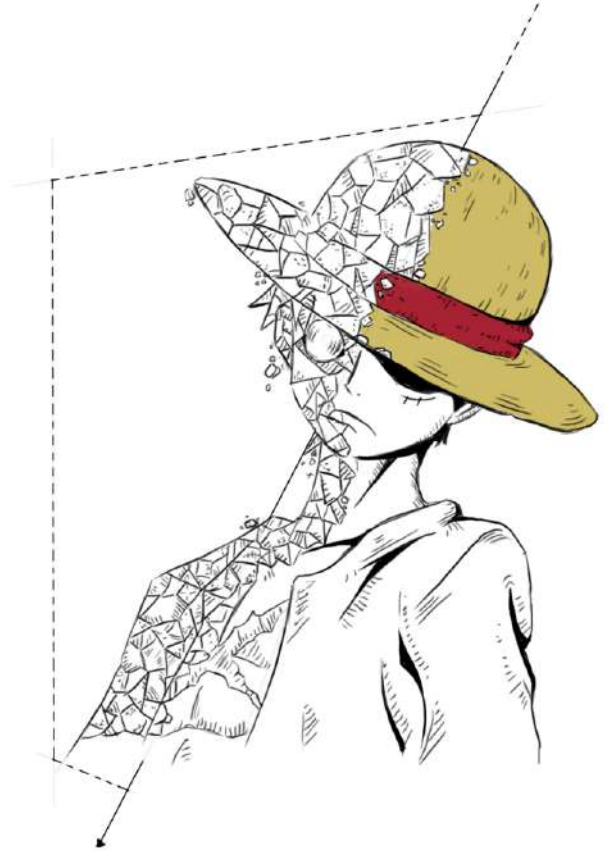

Geisha #1

Geisha

Ribbon

Ribbon Giraffe

Ribbon

Ribbon Cheetah

Ribbon

Ribbon Octopus

Snail

Snail

Snail

Snail **Pirate Ship**

Other

Work

Face Off

Tywin/Tiyrón / Daenerys/Jon Snow

Portrait

Simeone/Abu al-Aswad

Geometric

Luffy / Naruto / Groot

Illustration

Mohamed
Walid
Zaidane
Visual Artist - Illustration
m.walid.design@gmail.com