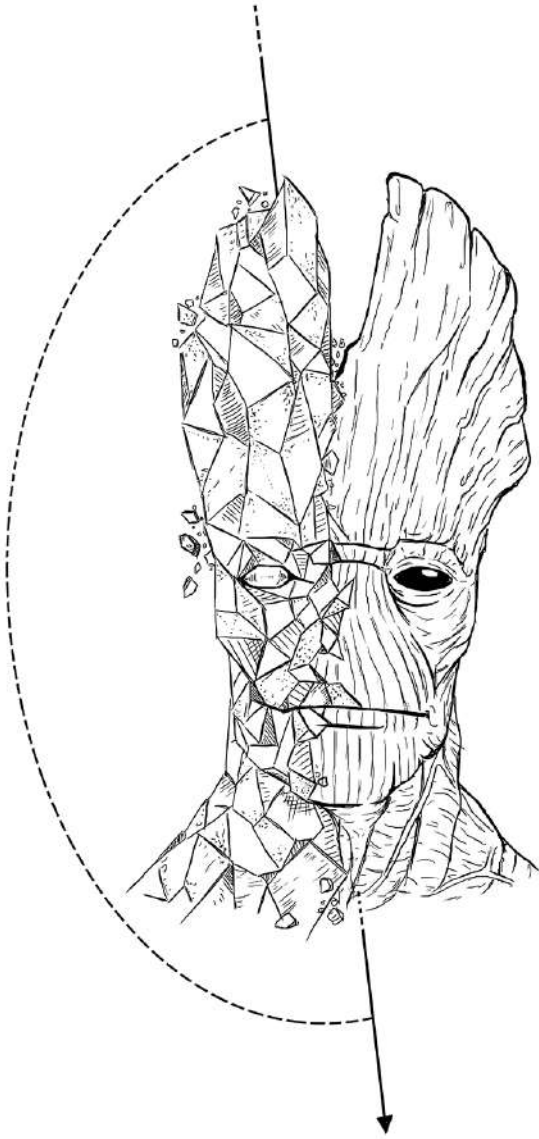

Snail

Snail

Snail

Snail **Pirate Ship**

Other

Work

Face Off

Tywin/Tiyrón / Daenerys/Jon Snow

Portrait

Simeone/Abu al-Aswad

Geometric

Luffy / Naruto / Groot

Illustration

Mohamed
Walid
Zaidane
Visual Artist - Illustration
m.walid.design@gmail.com