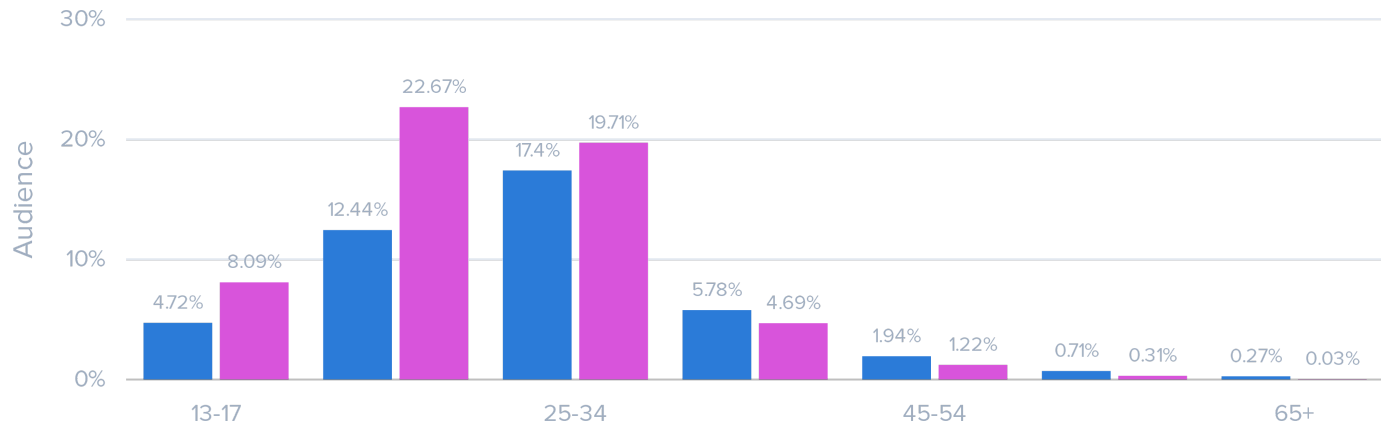

## Audience Quality Score

- Average quality of active audience
- High likes activity
- Average comments activity
- Anomalies in followers chart were detected

AQS is a 1 to 100 metric which combines audience quality (not number), engagement rate and it's authenticity into one metric

### Audience Countries

### Audience Cities

## Audience

● Male 43.26%

● Female 56.72%

● Adults 77.42%