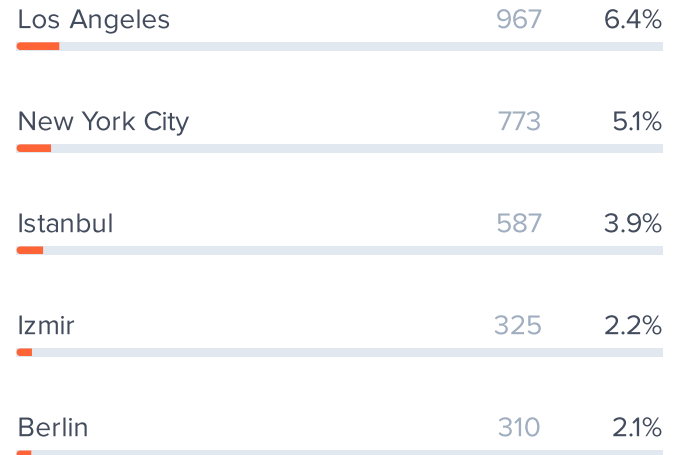

## Overview

Audience Quality Score

**74** of 100

Good

Top Country: United States 29.3%

Top City: Los Angeles 6.4%

Top Audience: Female 18-24 22.7%

Followers

## Audience Quality Score

- Average quality of active audience
- High likes activity
- Average comments activity
- Anomalies in followers chart were detected

AQS is a 1 to 100 metric which combines audience quality (not number), engagement rate and it's authenticity into one metric

### Audience Countries

### Audience Cities