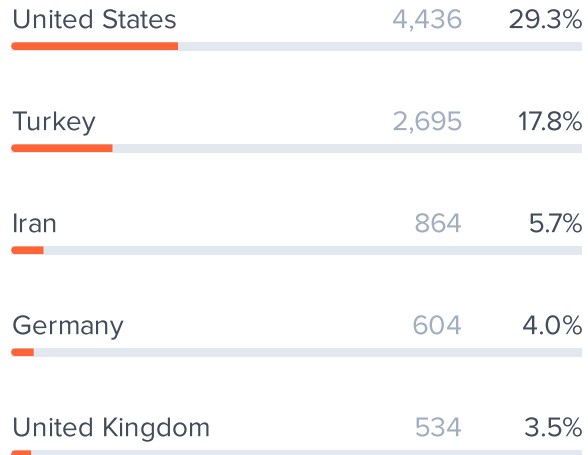

## Overview

Audience Quality Score

**74** of 100

Good

Top Country: United States 29.3%

Top City: Los Angeles 6.4%

Top Audience: Female 18-24 22.7%

Followers

## Audience Quality Score

- Average quality of active audience
- High likes activity
- Average comments activity
- Anomalies in followers chart were detected

AQS is a 1 to 100 metric which combines audience quality (not number), engagement rate and it's authenticity into one metric

### Audience Countries

### Audience Cities