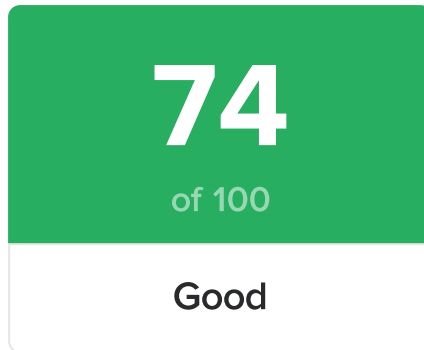

**15.1K**

Quality Audience

**11K**

Engagement Rate

**2.4%**

Estimated Post Price

**\$40—\$40**

4 Week Followers Growth

**-43**

Authentic Engagement

**263** per post

Estimated Reach

**600—6K**

Estimated Story Price

**\$10—\$40**

## Audience Quality Score

- Average quality of active audience
- High likes activity
- Average comments activity
- Anomalies in followers chart were detected

AQS is a 1 to 100 metric which combines audience quality (not number), engagement rate and it's authenticity into one metric