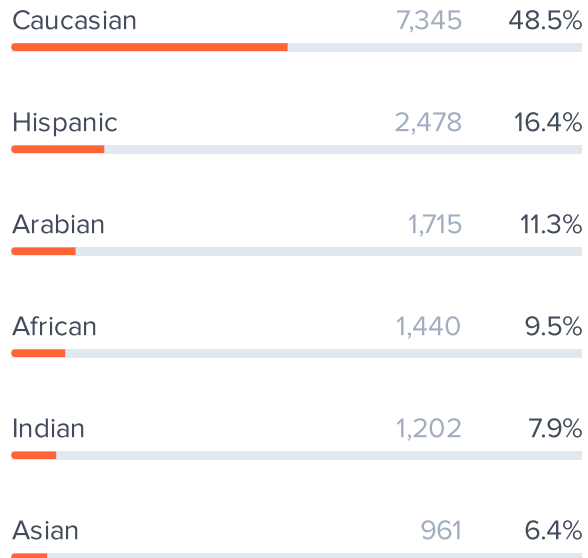

### Audience Countries

### Audience Cities

## Audience

● Male 43.26%

● Female 56.72%

● Adults 77.42%

## Audience Ethnicity