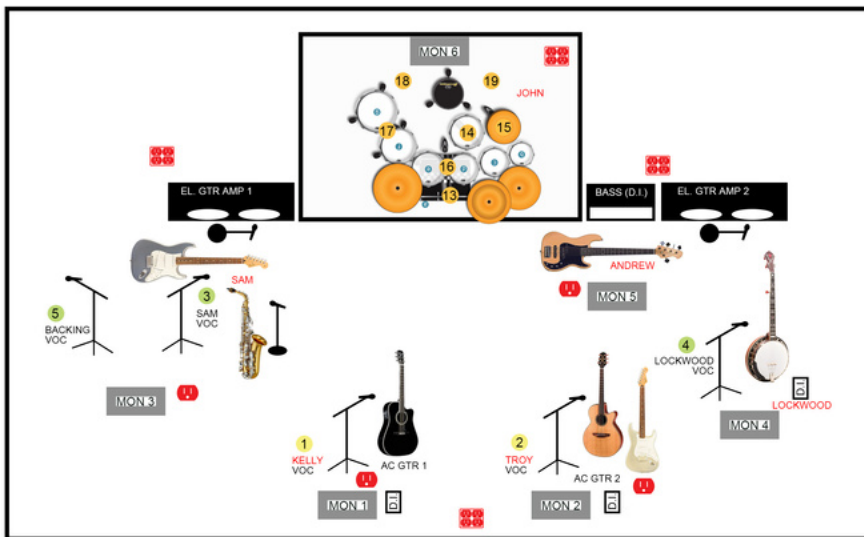

Client / Company: CarvinWalls	Revision 1	R G B
	Contact: Kelly Carvin-Walls	Date: [blank]	
	Contact Phone #: 615-555-5555	Rev by: [blank]	
	Project: CW STAGE PLOT	Revision 2	
	Order #: CW-000100	Date: [blank]	
	Designed by: Tim White / Timmuzik	Rev by: [blank]