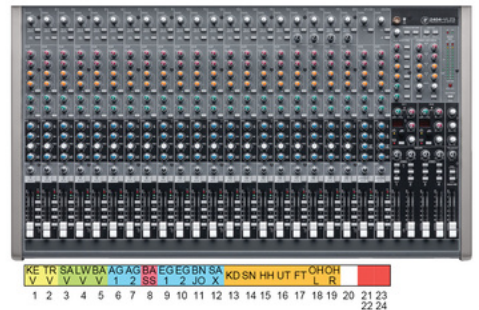

Client / Company: CarvinWalls	Revision 1	R G B
	Contact: Sarah Reed	Date: 01-21-2023	
	Contact Phone #: 607-425-5835	Rev by: T. White	
	Project: sarah.b.reed@gmail.com	Revision 2	
	Order #: CW STAGE PLOT	Date: [blank]	
	Designed by: Tim White / Timmuzik	Rev by: [blank]