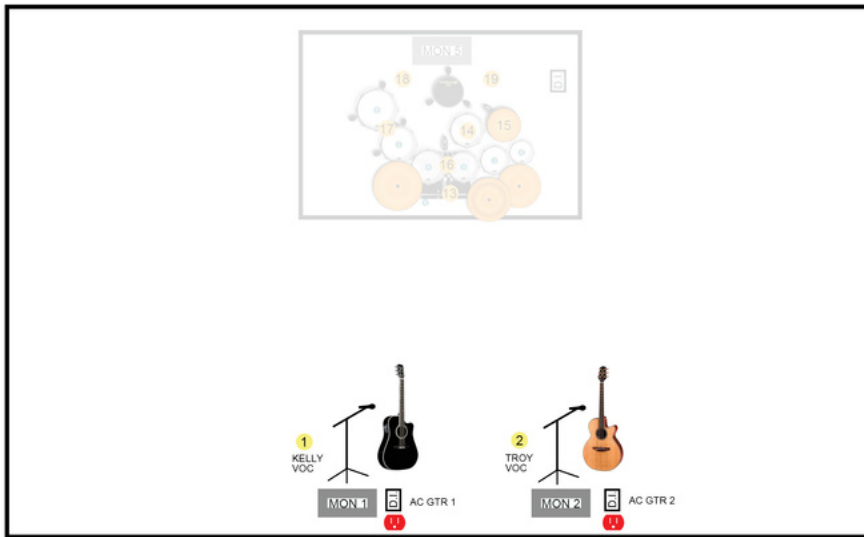

CARVINWALLS
2022 Stage Plot / Input Assignments
ACOUSTIC SET

CARVINWALLS is:
Kelly Carvin-Walls (KE) - VOC 1 / AC GTR 1
Troy Walls (TR) - VOC 2 / AC GTR 2

ITEMS NEEDED ONSTAGE	QTY
DIRECT BOX	2
SINGLE AC DROPS (Up Stage)	2
QUAD AC DROPS (Down Stage)	

INPUT ASSIGNMENTS (RED* = Artist Provided)			
VOCAL MICS	INSTRUMENTS	DRUM MICS (Min. Required)	ADDITIONAL INPUTS
1- KELLY (KEV)	8- KELLY (AG1)	13- Kick Drum	20- Open
2- TROY (TRV)	9- TROY (AG2)	14- Snare Drum	21/22- Open
3- Open	10- Open	15- Hight Hats	23/24- Open
4- Open	11- Open	16- Upper Tom	
5- Open	12- Open	17- Floor Toms	
6- Open		18- Over Head L	
7- Open		19- Over Head R	

MONITOR MIXES (BY INSTRUMENT) (Mixes may vary depending on venue)			
MON 1 - KEV(1), AG1(8), TRV(2), AG2(9)	MON 5 - TBD		
MON 2 - TRV(2), AG2(9), KEV(1), AG1(8)	MON 6 - TBD		
MON 3 - TBD	MON 7 - TBD		
MON 4 - TBD	MON 8 - TBD		

	Client / Company: CarvinWalls	Revision 1	R G B
	Contact: Kelly Carvin-Walls	Date: [blank]	
	Contact Phone #: 615-555-5555	Rev by: [blank]	
	Project: CW STAGE PLOT	Revision 2	
	Order #: CW-000100	Date: [blank]	
	Designed by: Tim White / Timmuzik	Rev by: [blank]	

CARVINWALLS
2023 Stage Plot / Input Assignments
24 CHANNEL SET-UP

CARVINWALLS is:
Kelly Carvin-Walls (KE) - VOC 1 / AC GTR 1
Troy Walls (TR) - VOC 2 / AC GTR 2

ITEMS NEEDED ONSTAGE	QTY
DIRECT BOX	3
SINGLE AC DROPS	4
QUAD AC DROPS	4