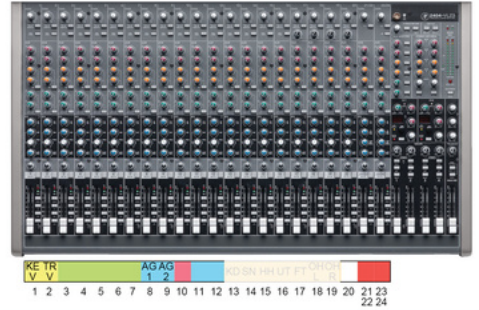

CARVINWALLS
2022 Stage Plot / Input Assignments
ACOUSTIC SET

CARVINWALLS is:
Kelly Carvin-Walls (KE) - VOC 1 / AC GTR 1
Troy Walls (TR) - VOC 2 / AC GTR 2

ITEMS NEEDED ONSTAGE	QTY
DIRECT BOX	2
SINGLE AC DROPS (Up Stage)	2
QUAD AC DROPS (Down Stage)	

INPUT ASSIGNMENTS (RED* = Artist Provided)			
VOCAL MICS	INSTRUMENTS	DRUM MICS (Min. Required)	ADDITIONAL INPUTS
1- KELLY (KEV)	8- KELLY (AG1)	13- Kick Drum	20- Open
2- TROY (TRV)	9- TROY (AG2)	14- Snare Drum	21/22- Open
3- Open	10- Open	15- Hight Hats	23/24- Open
4- Open	11- Open	16- Upper Tom	
5- Open	12- Open	17- Floor Toms	
6- Open		18- Over Head L	
7- Open		19- Over Head R	

MONITOR MIXES (BY INSTRUMENT) (Mixes may vary depending on venue)			
MON 1 - KEV(1), AG1(8), TRV(2), AG2(9)	MON 5 - TBD		
MON 2 - TRV(2), AG2(9), KEV(1), AG1(8)	MON 6 - TBD		
MON 3 - TBD	MON 7 - TBD		
MON 4 - TBD	MON 8 - TBD		

	Client / Company: CarvinWalls	Revision 1	R G B
	Contact: Kelly Carvin-Walls	Date: [blank]	
	Contact Phone #: 615-555-5555	Rev by: [blank]	
	Project: CW STAGE PLOT	Revision 2	
	Order #: CW-000100	Date: [blank]	
	Designed by: Tim White / Timmuzik	Rev by: [blank]	

CARVINWALLS
2023 Stage Plot / Input Assignments
24 CHANNEL SET-UP

CARVINWALLS is:
Kelly Carvin-Walls (KE) - VOC 1 / AC GTR 1
Troy Walls (TR) - VOC 2 / AC GTR 2

ITEMS NEEDED ONSTAGE	QTY
DIRECT BOX	3
SINGLE AC DROPS	4
QUAD AC DROPS	4